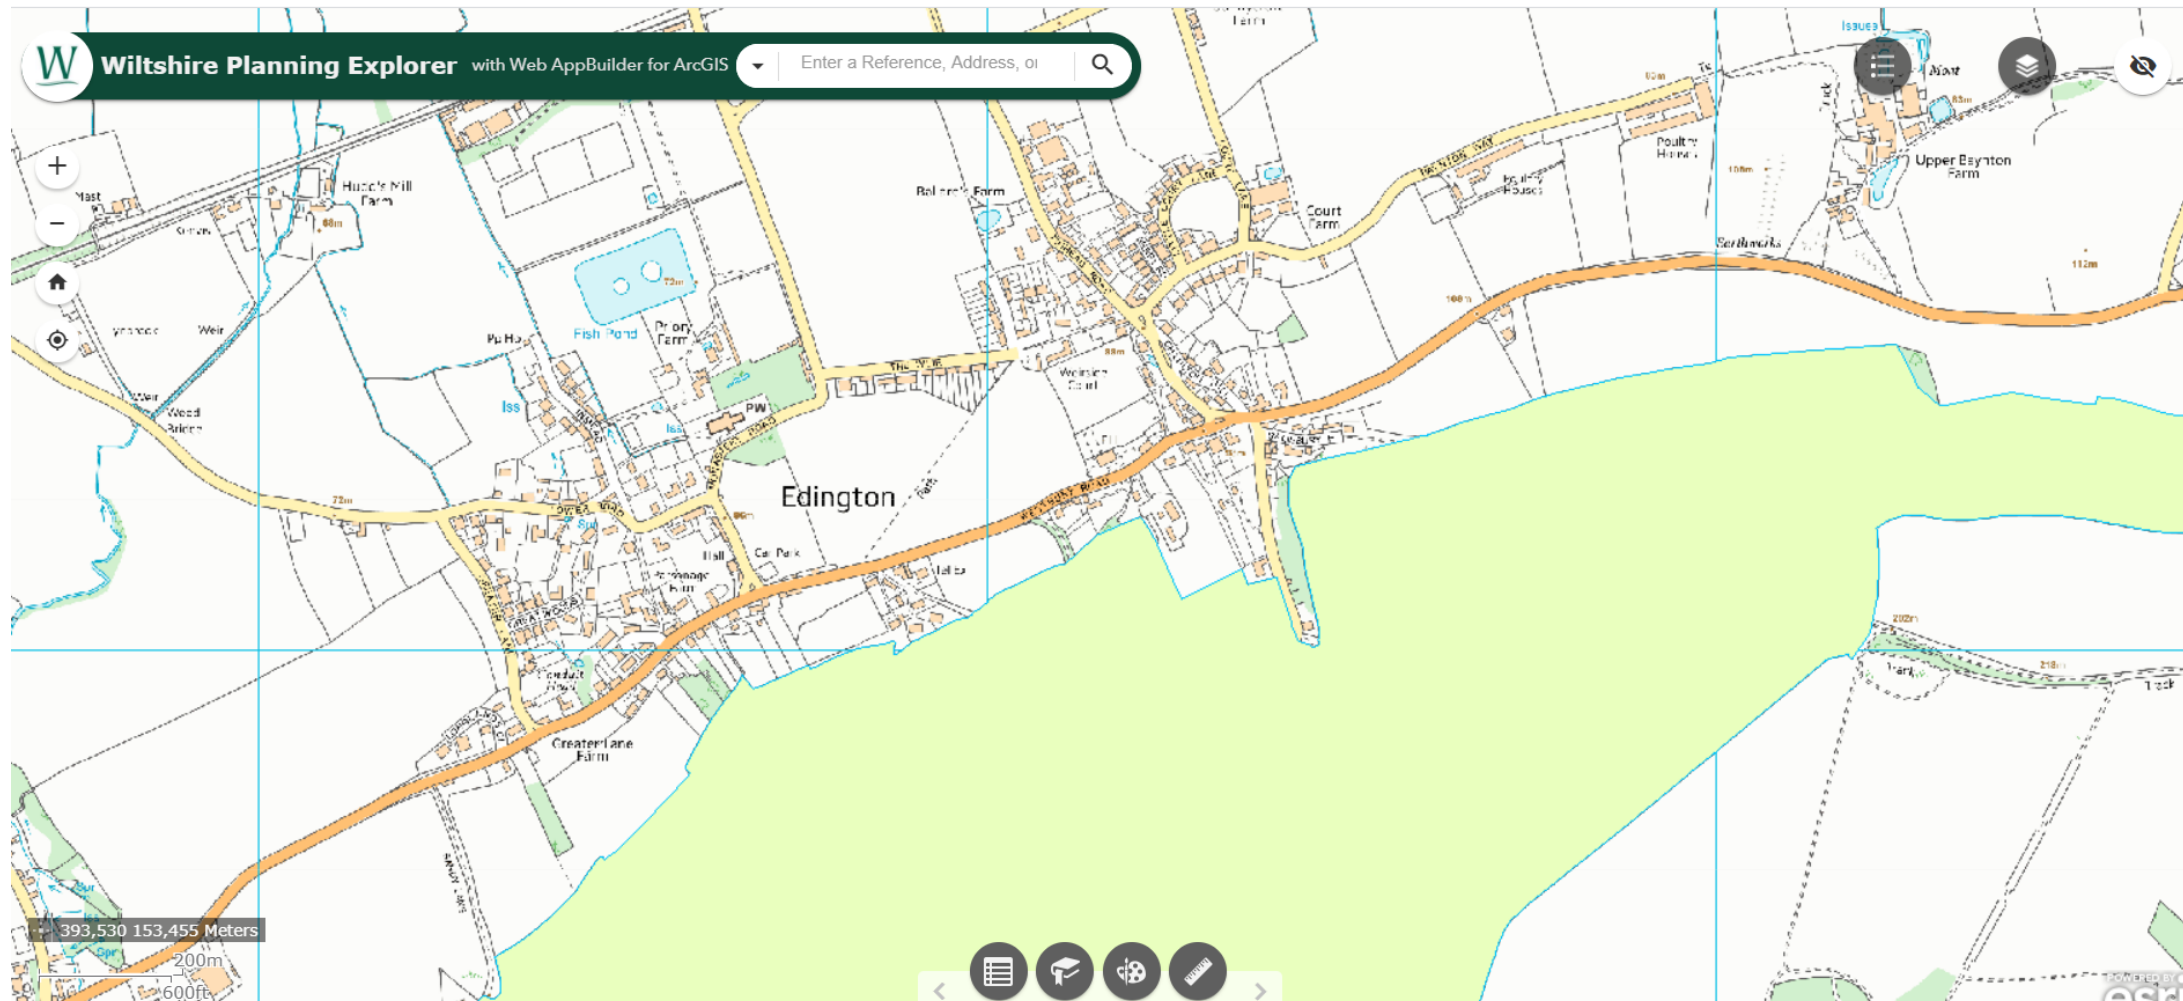

# Salisbury Plain SSSI areas

Extract from Wiltshire Planning Explorer

To view this map in more detail click [here](#). When the map has loaded up select Planning Layers on the right hand menu and then select SSSI. Now navigate to the area you require.